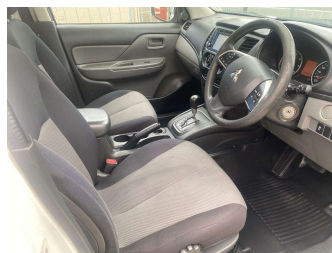

2018 Mitsubishi Triton SC C GLX 5AT 2.4D

Purchase Price **\$14,995**
Includes GST, Registration & Licensing

Finance may be available on this vehicle. Ask one of our friendly staff for more information.

Gain peace of mind with Mechanical Breakdown Insurance. **Ask us how.**

Top features

- » ABS Braking
- » Air Conditioning
- » Auto Head Light
- » Auto Head Light
- » Central Locking
- » Digital Display
- » Door Visor
- » Electric Mirrors (Retr...
- » Electronic Stability C...
- » Face Lift Model
- » HID
- » Power Steering
- » Power Windows

Body Style
2 door, Ute

Odometer
224,666 km

Engine
2442 cc, Internal Combustion

Fuel Type
Diesel

Transmission
Auto

Wheels
-

VIN
MMAYYKK10JH028164

Interior
Black